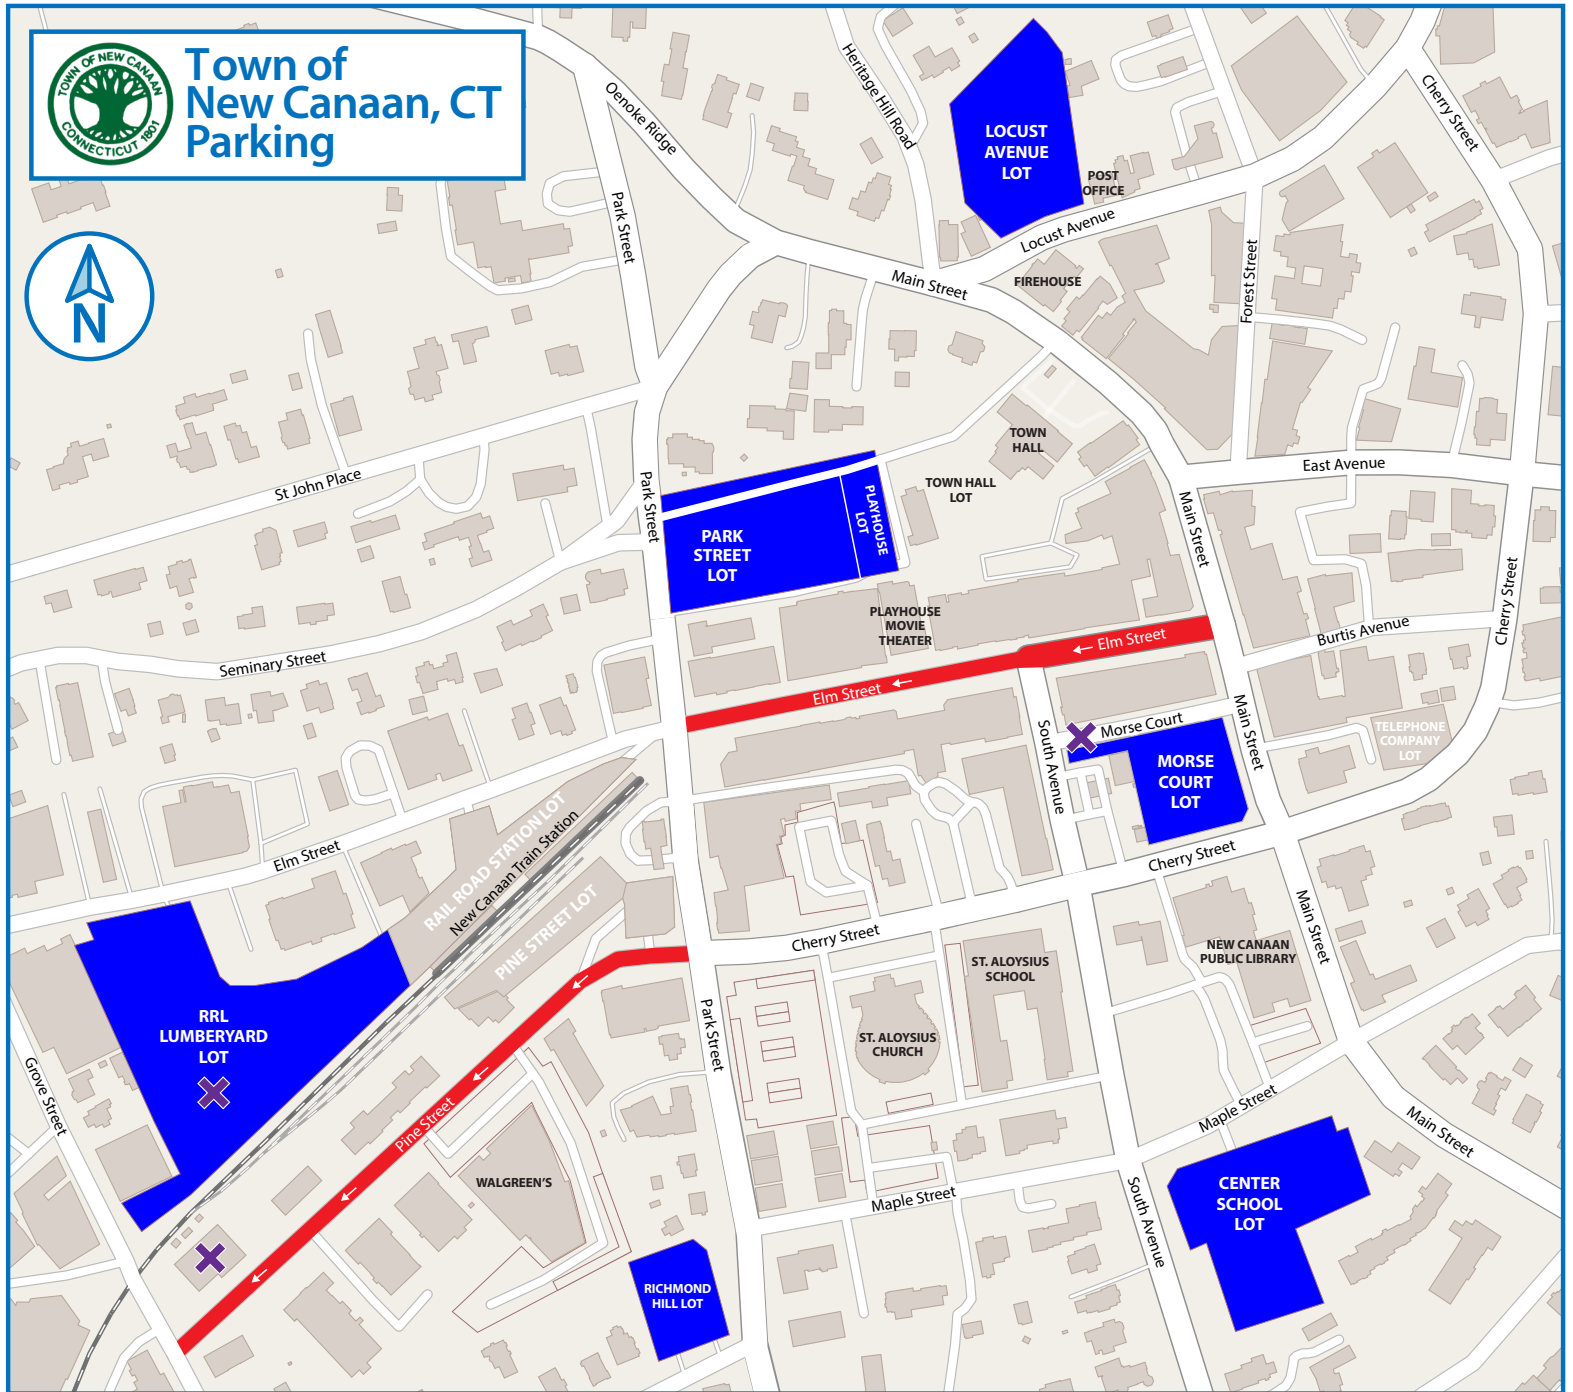

# Town of New Canaan, CT Parking

- Exhibitor & Spectator Parking
- Porta Potty Locations
- Exhibitor parking only; vehicle traffic suspended until 11am