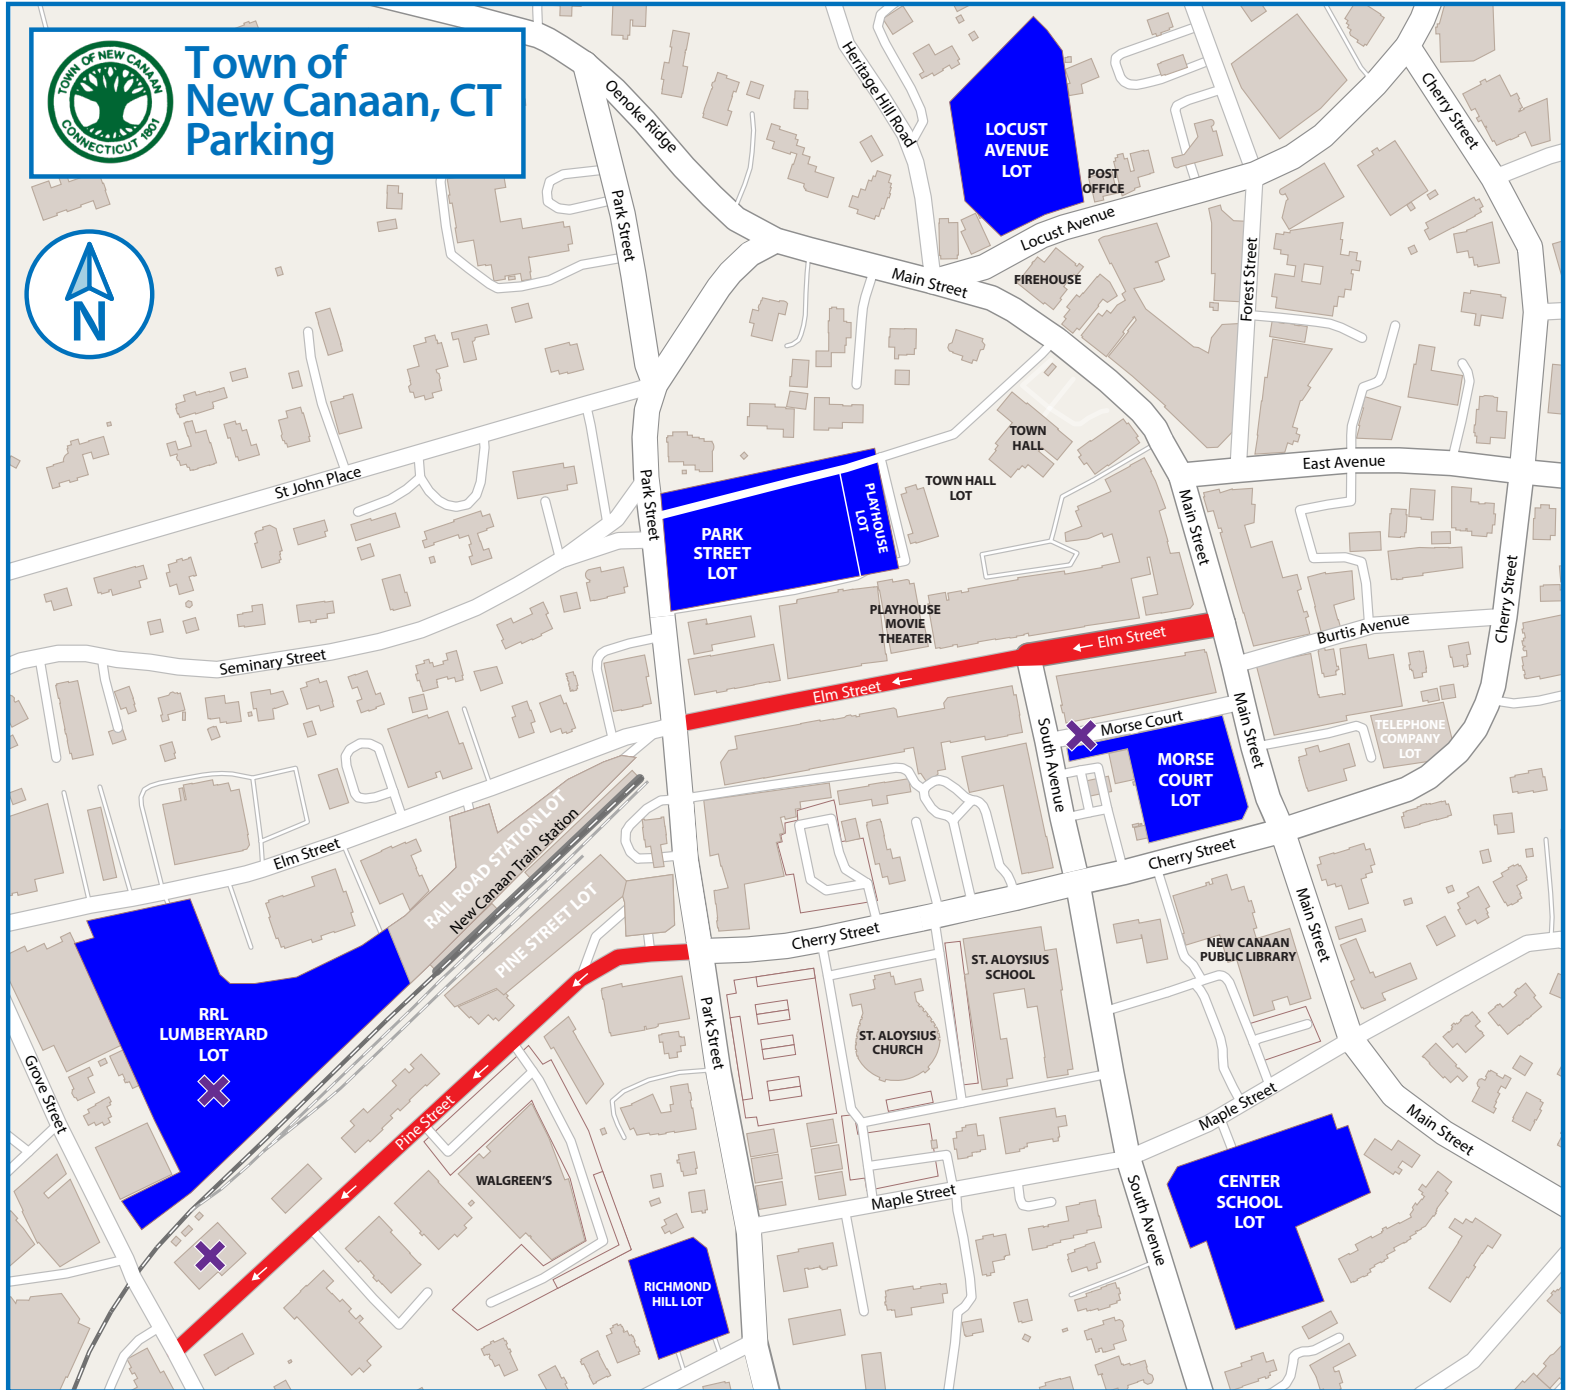

CAFFEINE
& CARBURETORS

Town of New Canaan, CT Parking

-  Exhibitor & Spectator Parking
-  Porta Potty Locations
-  Exhibitor parking only; vehicle traffic suspended until 11am